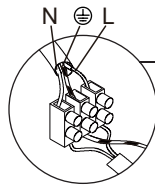

OUTDOOR INGROUND LIGHT E362

SPECIFICATIONS

- **Material:** Stainless Steel | Tempered Glass
- **Light Source:** LED | 7W | 3000K | 560Lm | CRI 80
- **Ingress Protection:** IP67 Protection against entry of solid objects greater than 12mm in diameter.

INSTALLATION INSTRUCTIONS

⚠ Electrical products can cause death, injury, or property damage. Maintenance and installation should only be carried out by a professional electrician.

- Ensure the main supply is switched off before connecting to electricity.

Connecting the Terminal Block

Connect main supply (**brown - Live, blue - Neutral**) into terminal block making sure all connections are tight.

WARNING

⚠ Make sure that the products are installed properly before connecting to electricity. Do not cover the luminaire. Do not exceed the maximum wattage rating of the lamp. If the light source is contained in this luminaire (integrated LED), it shall only be replaced by the manufacturer, his service agent, or a similarly qualified person.